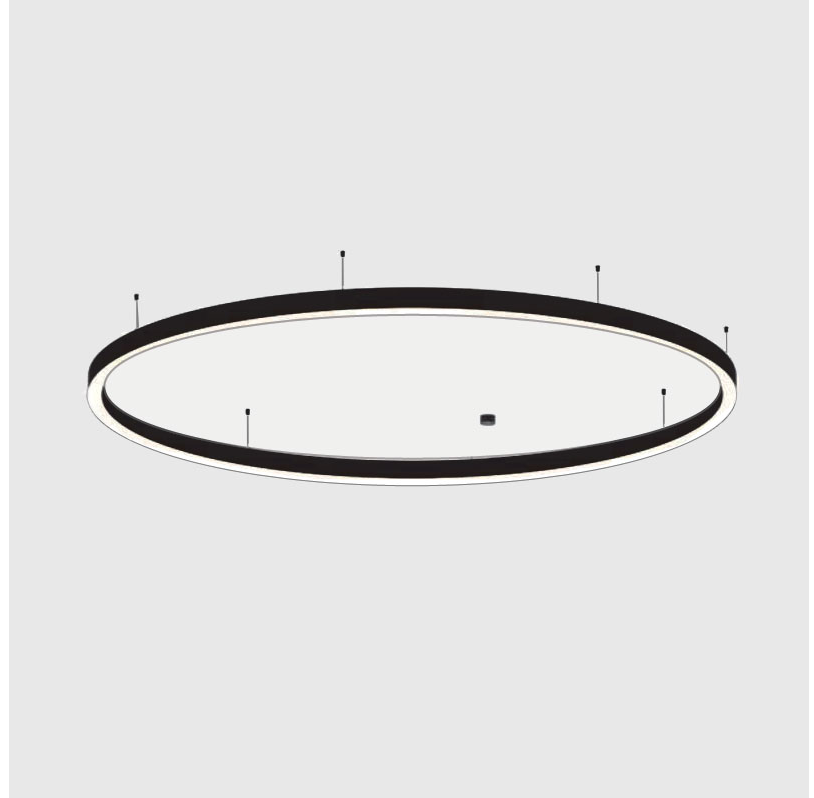

GENERAL

Series: Glorious
Subseries: Glorious Slim
Brand: Prolicht
Division: Architectural
Mounting Type: Suspension
Mounting Location: Ceiling
Subcategory: Ambient

PHYSICAL

Shape: Round
Diameter (mm): 5200
Diameter (in): 204 ³/₄
Height (mm): 90
Height (in): 3 ⁹/₁₆
Max. Overall Height (mm): 2090
Max. Overall Height (in): 82 ⁵/₁₆
Light Distribution: Direct
Weight (kg): 47.232
Weight (lbs): 104.15
Diffuser: [PMMA - Opal or Micro-Prism](#)
Fixture Finish: [SSR / BKV / CWI / CRY / HAB / UFT / ITA / RUA / FTG / MYG / LOD / PUS / FRO / FUP / KIA / POP / BLS / SPG / MEY / GOH / GUM / CHC / COM / ABZ / JAG / OBR / MOS / ROR](#)
Fixture Material: Aluminum
Cable Details: 2000mm or 6000mm Transparent Cable

ELECTRICAL

Lamp Type: LED (Zhaga Standard)
Input Wattage (W): 403.2
Total Output Wattage (W): 336
Dimming: [Tri-Mode (Non-Dimming and Phase Dimming (120Vac only) and 0-10V Dimming)](#)
Driver Included: Yes
Driver Location: Integrated
Driver Type: Constant Current - Universal
Driver Class: Class 2
Input Voltage (V): 120 - 277
Constant Current (MA): 350

LED

Color Temperature (°K): [3000 / 3500 / 4000](#)
Max. Delivered Lumen (lm): 47520 / 48510 / 49500
CRI: >80 CRI
Efficiency (%): 88
Lamp Life (hrs): 50000

OPTICAL

RATINGS AND CERTIFICATIONS

Certified By: Certified for North American Standards
IP rating: IP20