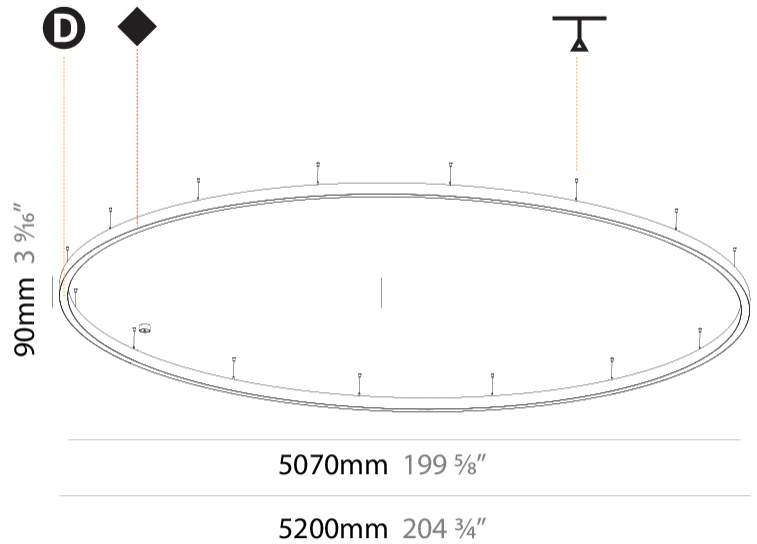

GENERAL

Series: Glorious
Subseries: Glorious Slim
Brand: Prolicht
Division: Architectural
Mounting Type: Suspension
Mounting Location: Ceiling
Subcategory: Ambient

PHYSICAL

Shape: Round
Diameter (mm): 5200
Diameter (in): 204 ³/₄
Height (mm): 90
Height (in): 3 ⁹/₁₆
Max. Overall Height (mm): 2090
Max. Overall Height (in): 82 ⁵/₁₆
Light Distribution: Direct
Weight (kg): 47.232
Weight (lbs): 104.15
Diffuser: [PMMA - Opal or Micro-Prism](#)
Fixture Finish: [SSR / BKV / CWI / CRY / HAB / UFT / ITA / RUA / FTG / MYG / LOD / PUS / FRO / FUP / KIA / POP / BLS / SPG / MEY / GOH / GUM / CHC / COM / ABZ / JAG / OBR / MOS / ROR](#)
Fixture Material: Aluminum
Cable Details: 2000mm or 6000mm Transparent Cable

ELECTRICAL

Lamp Type: LED (Zhaga Standard)
Input Wattage (W): 403.2
Total Output Wattage (W): 336
Dimming: [Tri-Mode (Non-Dimming and Phase Dimming (120Vac only) and 0-10V Dimming)](#)
Driver Included: Yes
Driver Location: Integrated
Driver Type: Constant Current - Universal
Driver Class: Class 2
Input Voltage (V): 120 - 277
Constant Current (MA): 350

LED

Color Temperature (°K): [3000 / 3500 / 4000](#)
Max. Delivered Lumen (lm): 47520 / 48510 / 49500
CRI: >80 CRI
Efficiency (%): 88
Lamp Life (hrs): 50000

OPTICAL

RATINGS AND CERTIFICATIONS

Certified By: Certified for North American Standards
IP rating: IP20